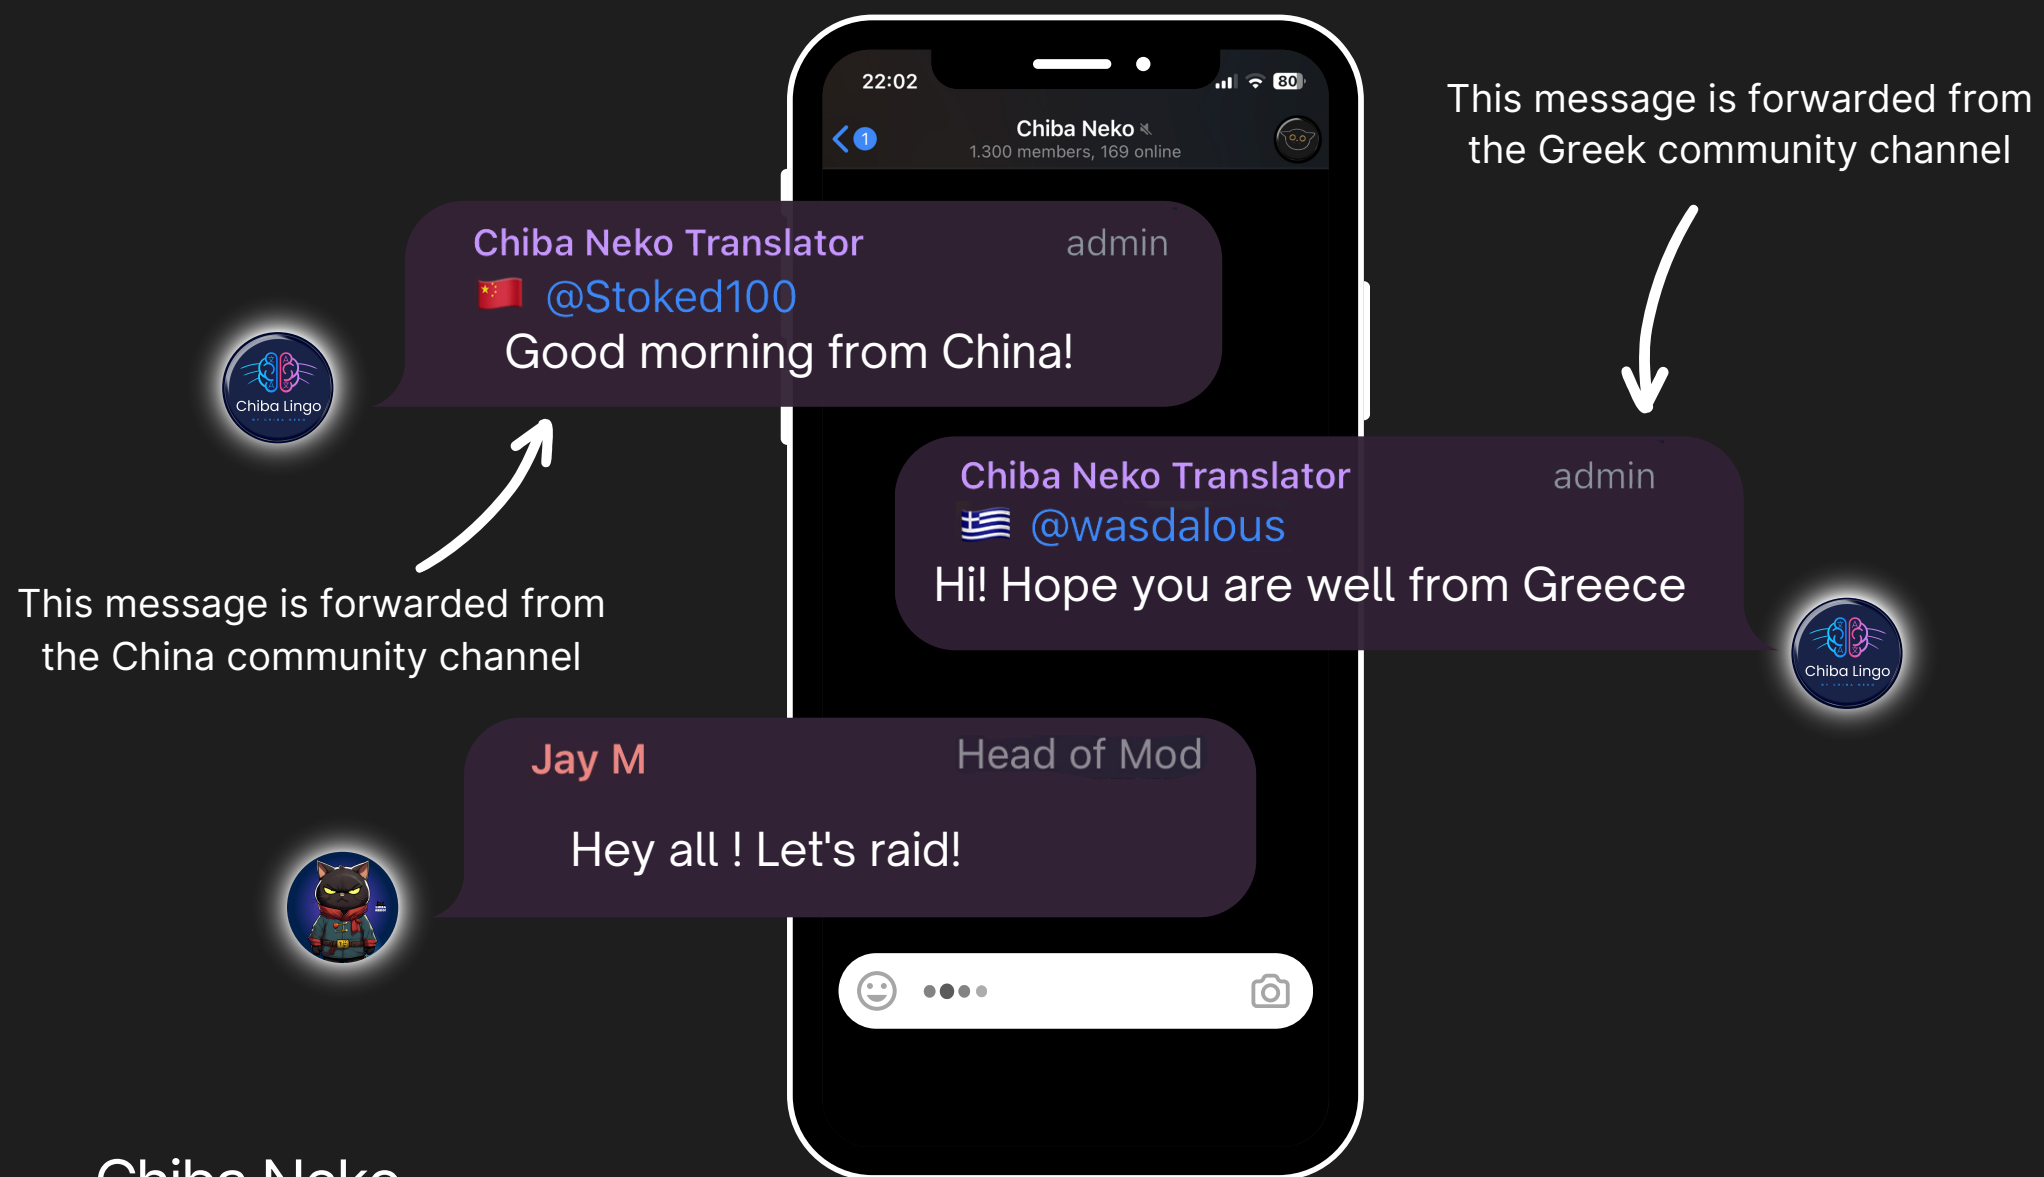

Our vision is to disrupt the way audiences interact with one another, fostering more vital, globally connected communities.

Challenges

Lost in Translation

Web3 is global but Telegram & Discord international communities are still **segmented**

In the dark on international sentiment

Solution

Chiba Neko

www.chibaneko.com

Chiba Lingo:

AI-Powered Translation

Dynamics AI translations seamlessly connect your desired international communities:

- Plug-and-play Ai translation bot
- Instant chat translations, any language
- Integrate into any channel, custom fit to your community needs and structure

How it Works

1. Add Chiba Lingo Bot to your preferred language channels.
2. Choose channels for translated messages, e.g., English messages to Chinese and French.
3. Observe as communities interact. All replies across communities will be shared with connected chats.