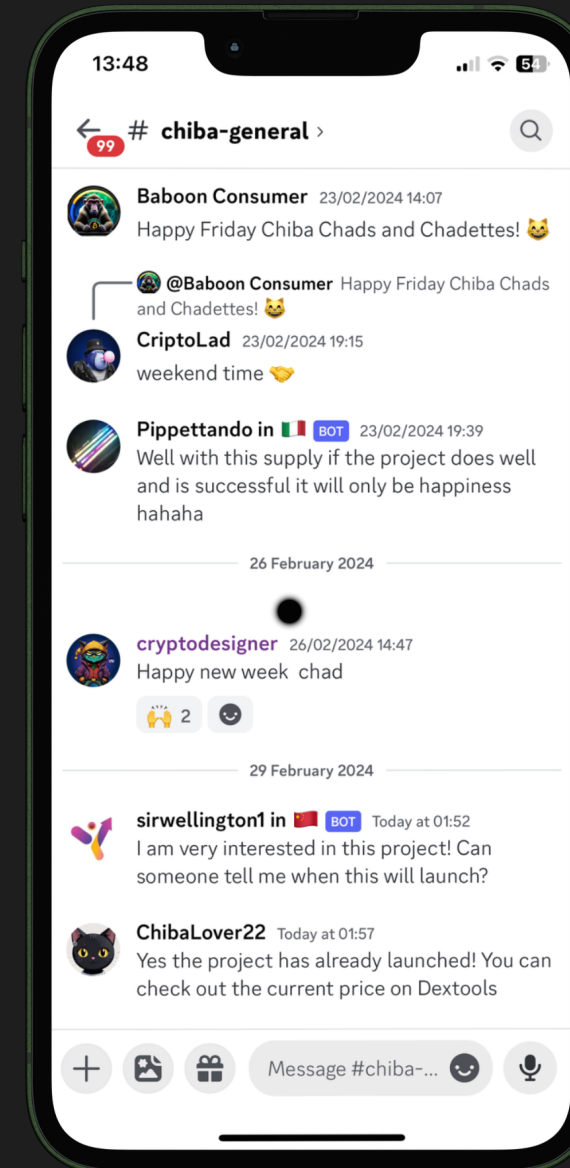

How it Works

1. Add Chiba Lingo Bot to your preferred language channels.
2. Choose channels for translated messages, e.g., English messages to Chinese and French.
3. Observe as communities interact. All replies across communities will be shared with connected chats.

The image depicts Chiba translating all messages instantly across English, Chinese, and French language channels