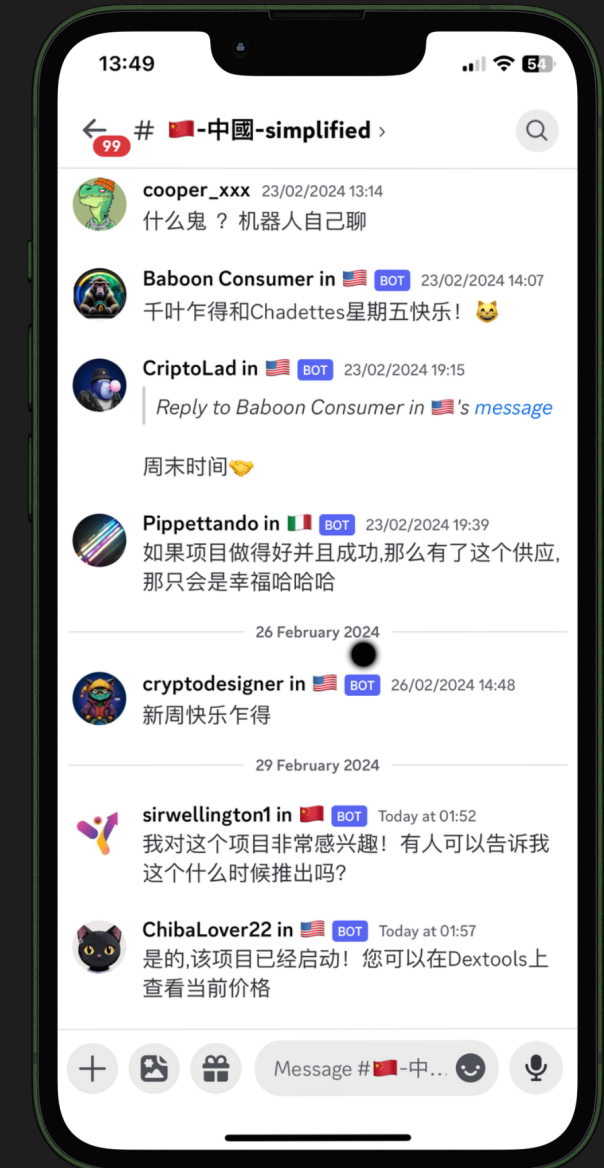

In the dark on international sentiment

Solution

Chiba Neko

www.chibaneko.com

Chiba Lingo:

AI-Powered Translation

Dynamics AI translations seamlessly connect your desired international communities:

- Plug-and-play Ai translation bot
- Instant chat translations, any language
- Integrate into any channel, custom fit to your community needs and structure

How it Works

1. Add Chiba Lingo Bot to your preferred language channels.
2. Choose channels for translated messages, e.g., English messages to Chinese and French.
3. Observe as communities interact. All replies across communities will be shared with connected chats.

The image depicts Chiba translating all messages instantly across English, Chinese, and French language channels

Our Services

Perfect translation quality

Real-time translation

Instant forwarding

Announcement/news translations