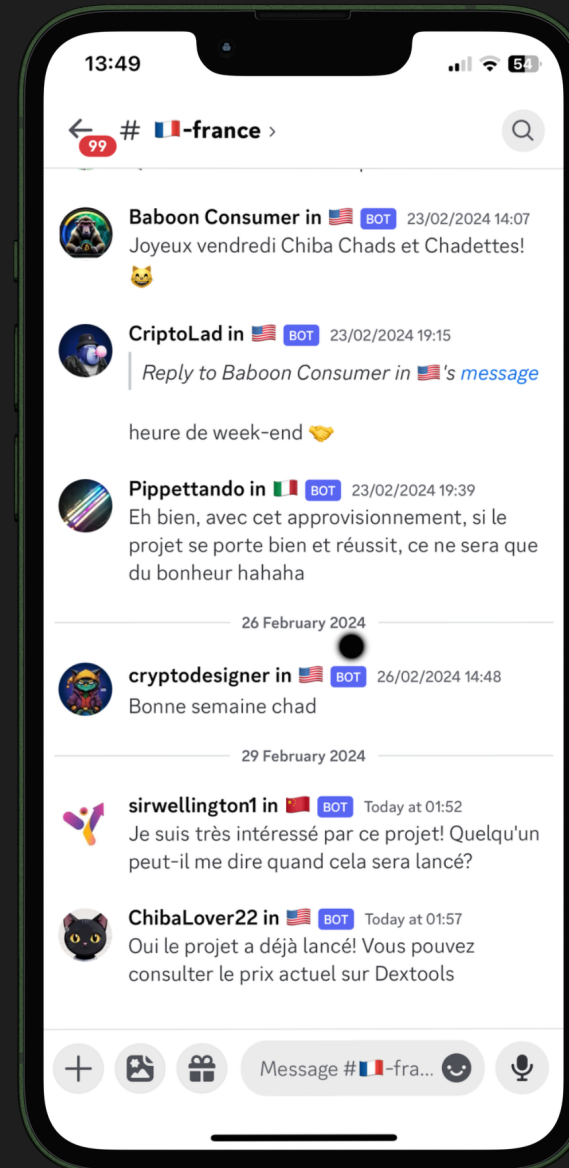

In the dark on international sentiment

Solution

Chiba Neko

www.chibaneko.com

Chiba Lingo:

AI-Powered Translation

Dynamics AI translations seamlessly connect your desired international communities:

- Plug-and-play Ai translation bot
- Instant chat translations, any language
- Integrate into any channel, custom fit to your community needs and structure

How it Works

1. Add Chiba Lingo Bot to your preferred language channels.
2. Choose channels for translated messages, e.g., English messages to Chinese and French.
3. Observe as communities interact. All replies across communities will be shared with connected chats.

The image depicts Chiba translating all messages instantly across English, Chinese, and French language channels

Our Services

Perfect translation quality

Real-time translation

Instant forwarding

Announcement/news translations